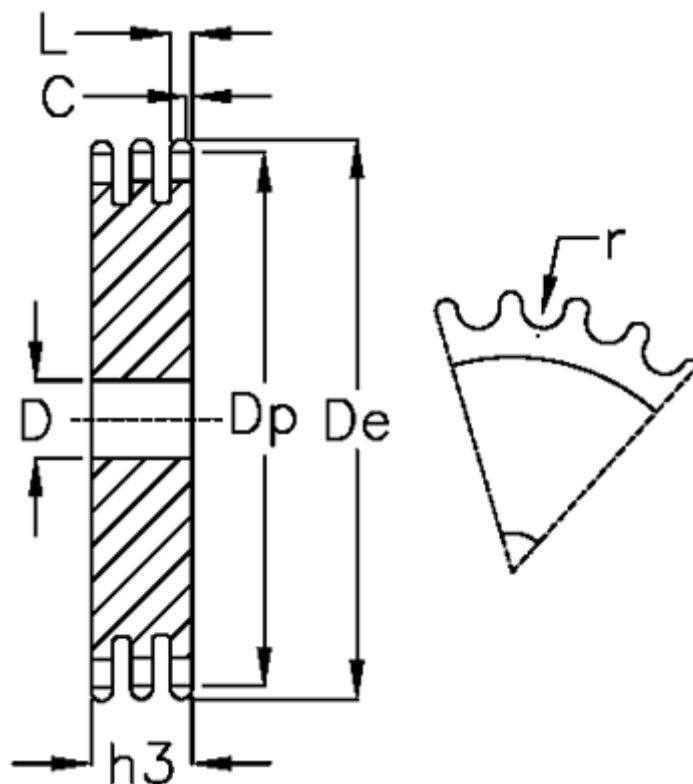

Article number: 616023008044

Description: Plate wheel 16 B-3 Z=44 triplex

Measures

C = 3

D = 30

De = 369.1

Dp = 356.06

For chain size = 1 tomme x 17,02 mm

For chain type = 16 B-3

h3 = 79.6

L = 15.8

Number of teeth = 44

r = 15.88